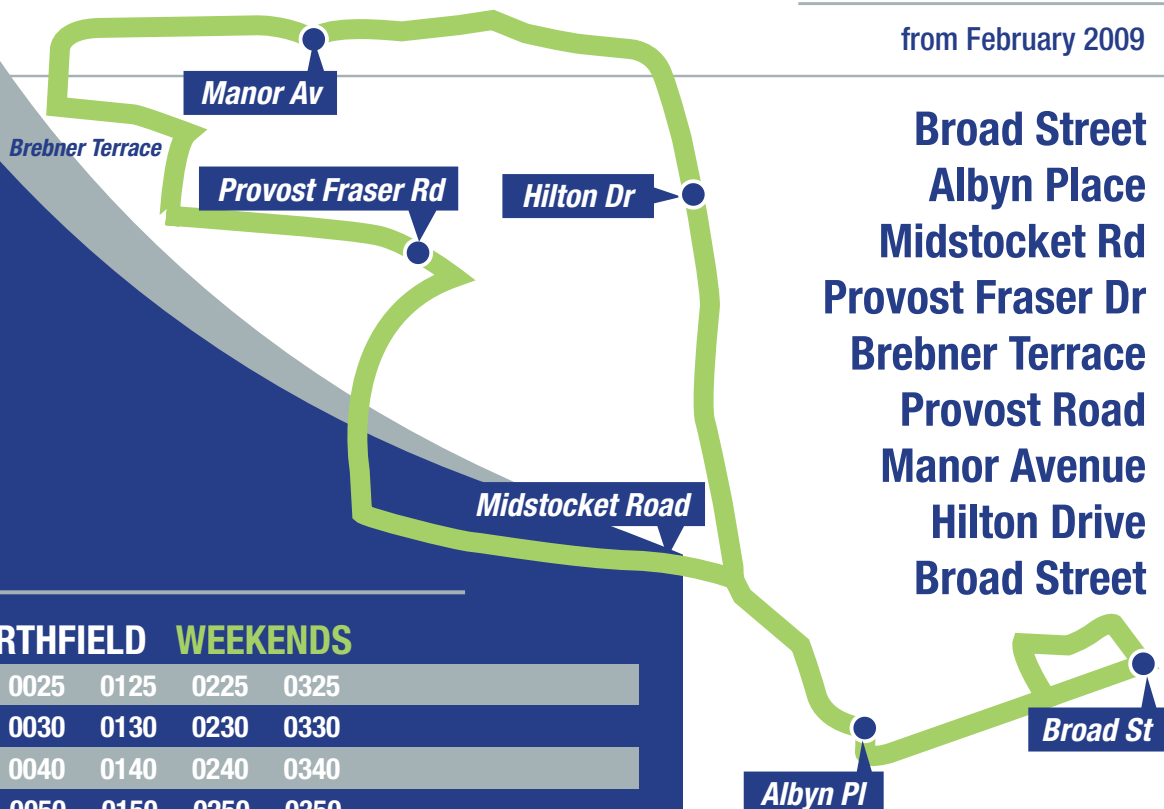

 **traveline**
public transport info
0871 200 22 33
www.traveline.info

 **Quality**
Partnership
for public transport

ABERDEEN
CITY COUNCIL

BAIN'S COACHES

Northfield Service N16

from February 2009

Broad Street
Albyn Place
Midstocket Rd
Provost Fraser Dr
Brebner Terrace
Provost Road
Manor Avenue
Hilton Drive
Broad Street

BROAD STREET - NORTHFIELD WEEKENDS

Broad Street	0025	0125	0225	0325
Albyn Place	0030	0130	0230	0330
Midstocket Rd	0040	0140	0240	0340
Prov.Fraser / Bus Terminus	0050	0150	0250	0350
Brebner Tr. / Provost Road	0055	0155	0255	0355
Manor Avenue	0100	0200	0300	
Hilton Drive	0105	0205	0305	
Broad Street	0115	0215	0315	

ALL THE WAY FOR JUST **£2 (FLAT FARE)**

1. Snafu
2. Moorings Bar
3. Wagleys
4. Liquid
5. MaCamerons
6. The Grill
7. Stadia Bar
8. Retro Rooms
9. Dizzys
10. The Malt Mill

- Taxi Ranks
- Bus Stops
- Bars / Clubs