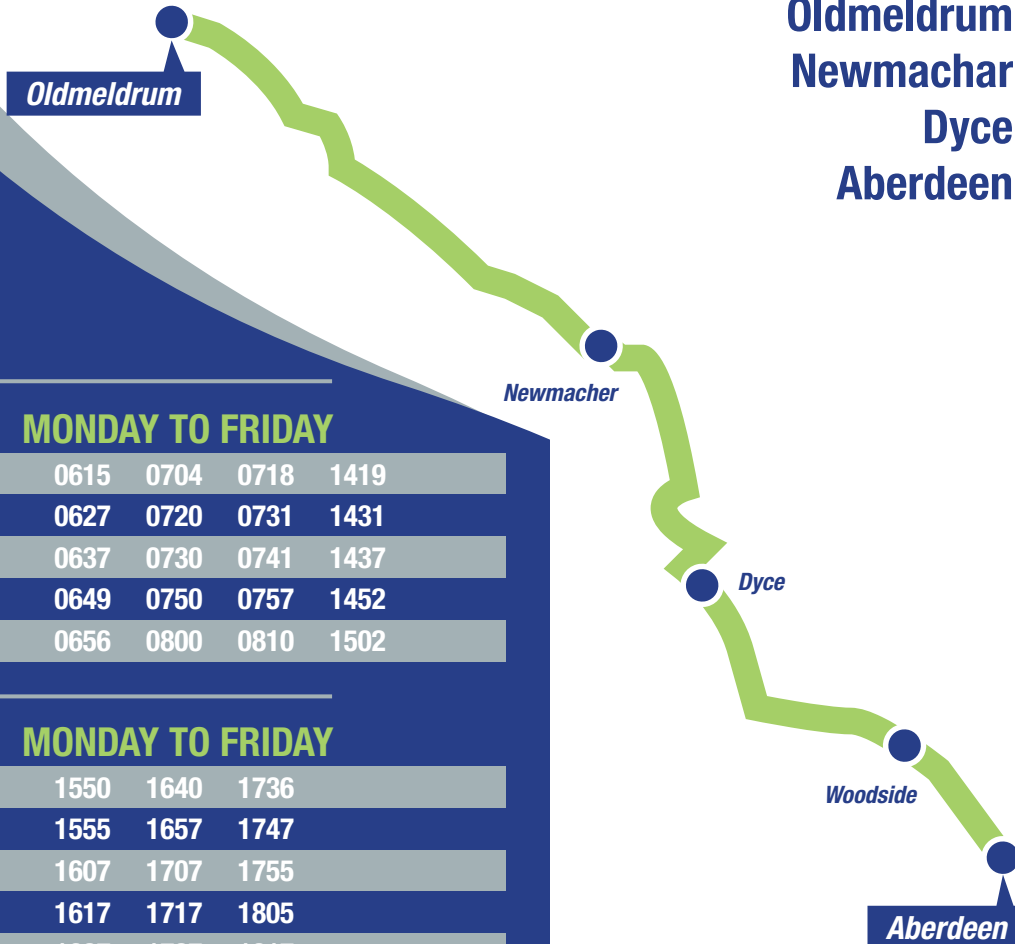

OLDMELDRUM - ABERDEEN MONDAY TO FRIDAY

Oldmeldrum (The Square)	0615	0704	0718	1419
Newmachar (Beekies Neuk)	0627	0720	0731	1431
Dyce (McIntosh)	0637	0730	0741	1437
Aberdeen (Woodside)	0649	0750	0757	1452
Aberdeen (Union Terrace)	0656	0800	0810	1502

ABERDEEN - OLDMELDRUM MONDAY TO FRIDAY

Aberdeen (Union Terrace)	1550	1640	1736
Aberdeen (Woodside)	1555	1657	1747
Dyce (McIntosh)	1607	1707	1755
Newmachar (Beekies Neuk)	1617	1717	1805
Oldmeldrum (The Square)	1627	1727	1817

OLDMELDRUM - ABERDEEN SINGLE TICKET PRICES

Aberdeen	Woodside	Dyce	N/Machar	W/Rashes	Oldmeldrum	
£3.25	£2.75	£2.15	£1.80	£1.60	—	Oldmeldrum
£2.95	£2.75	£1.90	£1.60	—	—	W/Rashes
£1.80	£1.60	£1.45	—	—	—	N/Machar
£1.20	£1.20	—	—	—	—	Dyce
£0.85	—	—	—	—	—	Woodside
—	—	—	—	—	—	Aberdeen

TRIP PASSES to Aberdeen

	10 TRIP	20 TRIP	40 TRIP
Oldmeldrum	£28.00	£50.00	£66.00
Newmachar	£16.00	£30.00	£50.00
Dyce	£11.00	£19.00	£33.00
Woodside	£07.00	£11.00	£22.00
Oldmeldrum - Dyce			£55.00
Newmachar - Dyce			£40.00